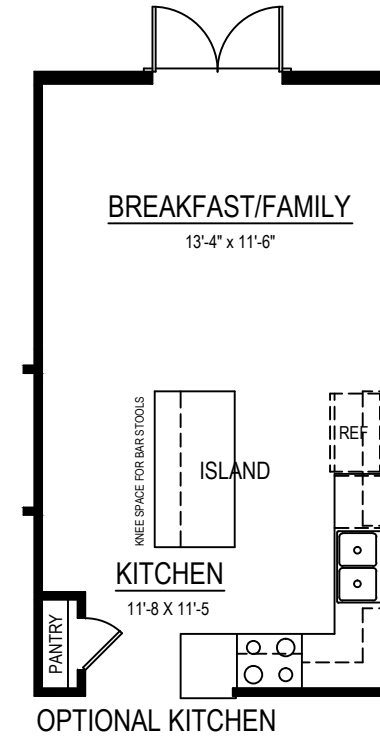

THE SWEETWATER

4 BEDROOM, 3 BATH, 2265 SF

FIRST FLOOR PLAN

CEILING HEIGHT- 10'

SECOND FLOOR PLAN

CEILING HEIGHT- 9'

CBC 057118

OPTIONAL KITCHEN