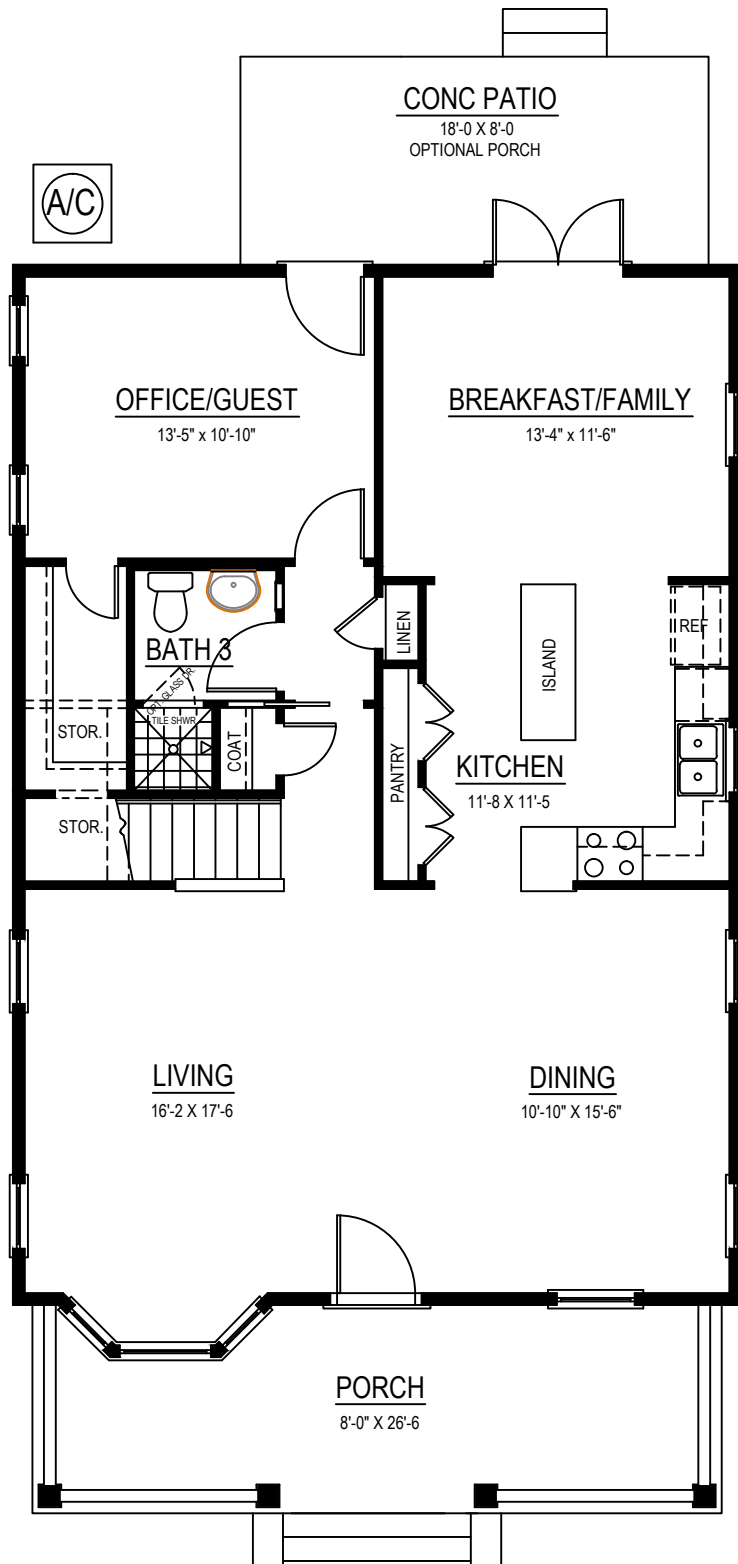

THE SWEETWATER

4 BEDROOM, 3 BATH, 2265 SF

FIRST FLOOR PLAN

CEILING HEIGHT- 10'

SECOND FLOOR PLAN

CEILING HEIGHT- 9'

CBC 057118

OPTIONAL KITCHEN