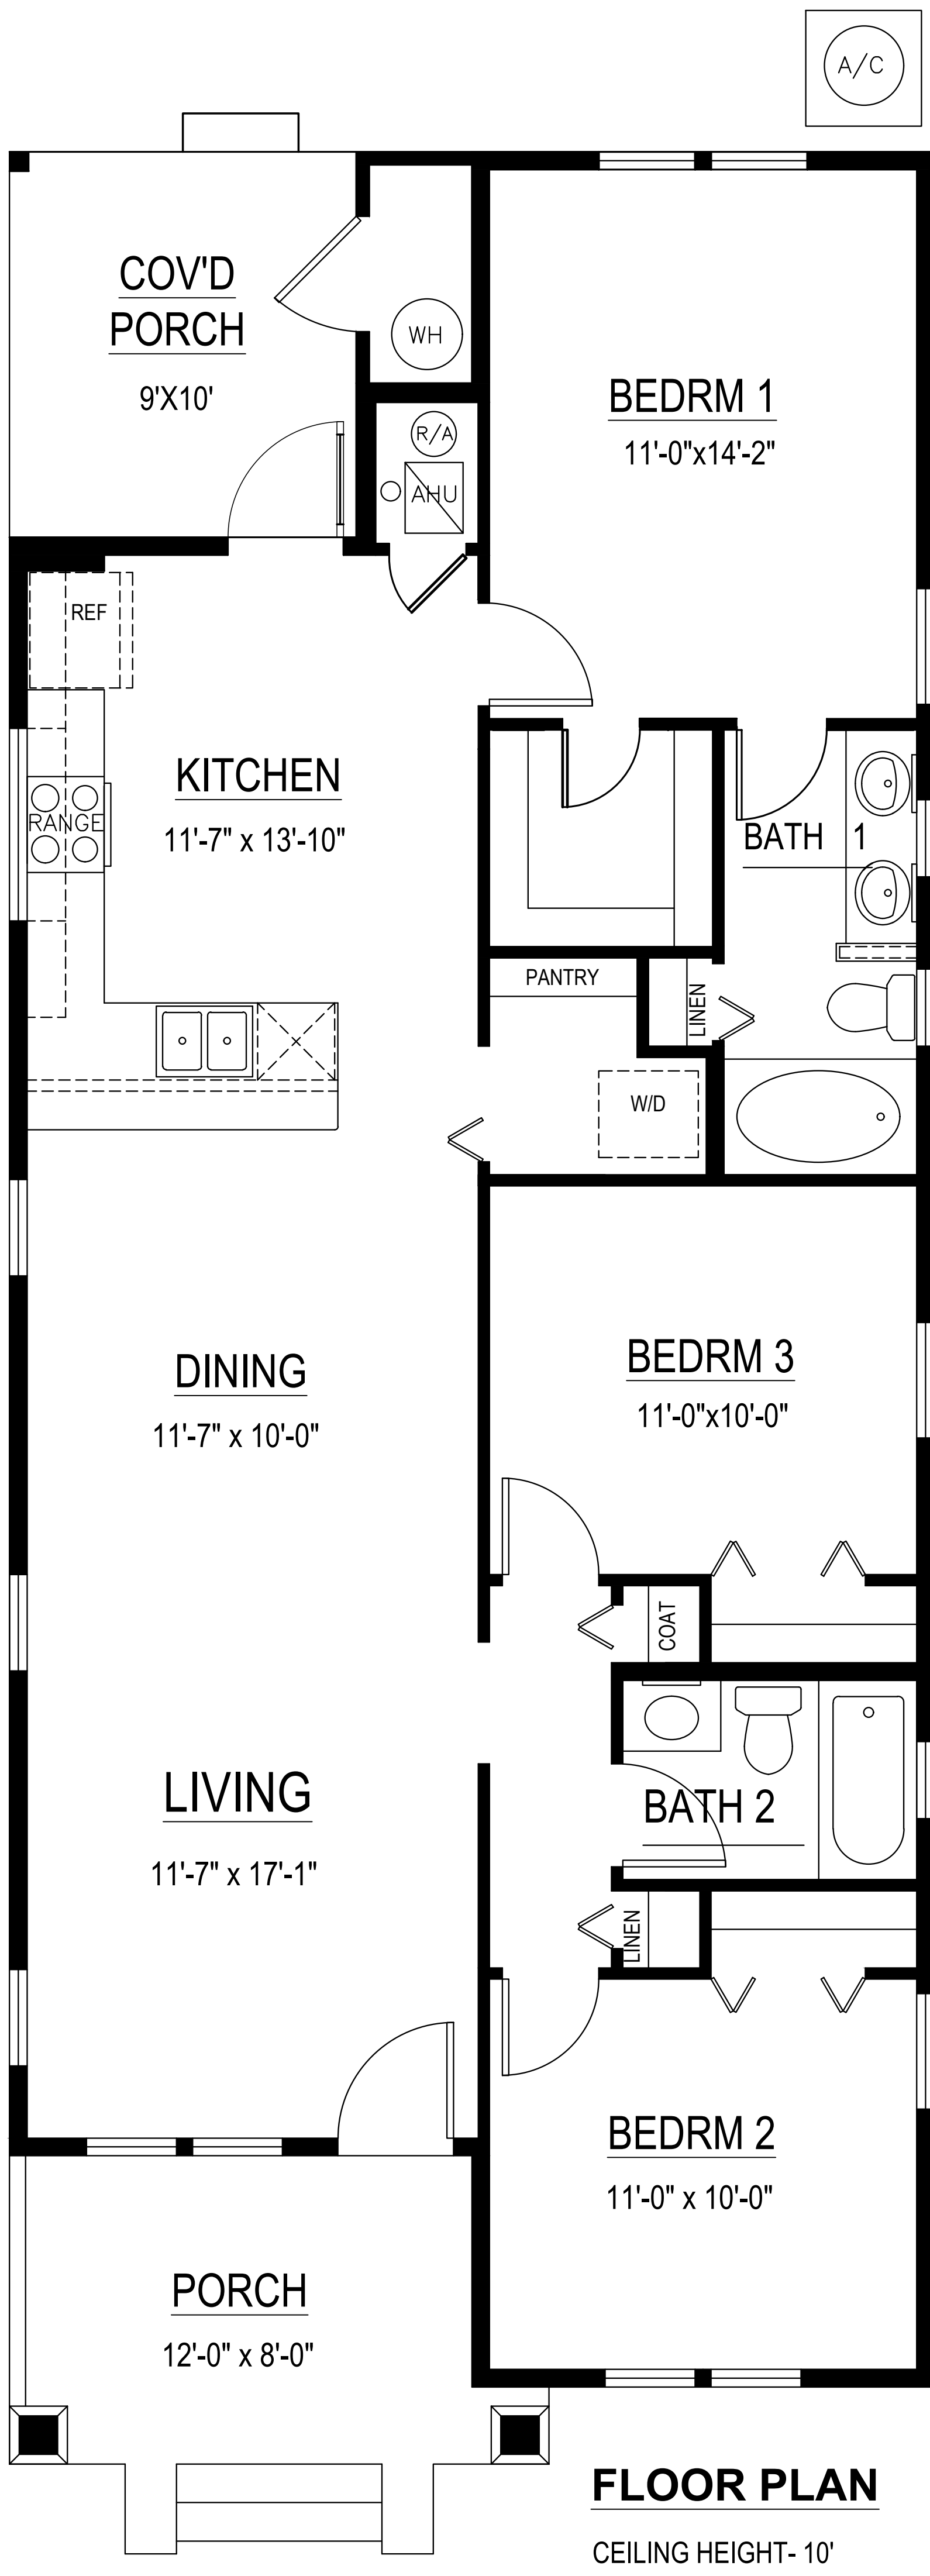

05-02-2018

CBC057118

THE HALIFAX

3 BEDROOM, 2 BATH, 1212 SF

"A" ELEVATION