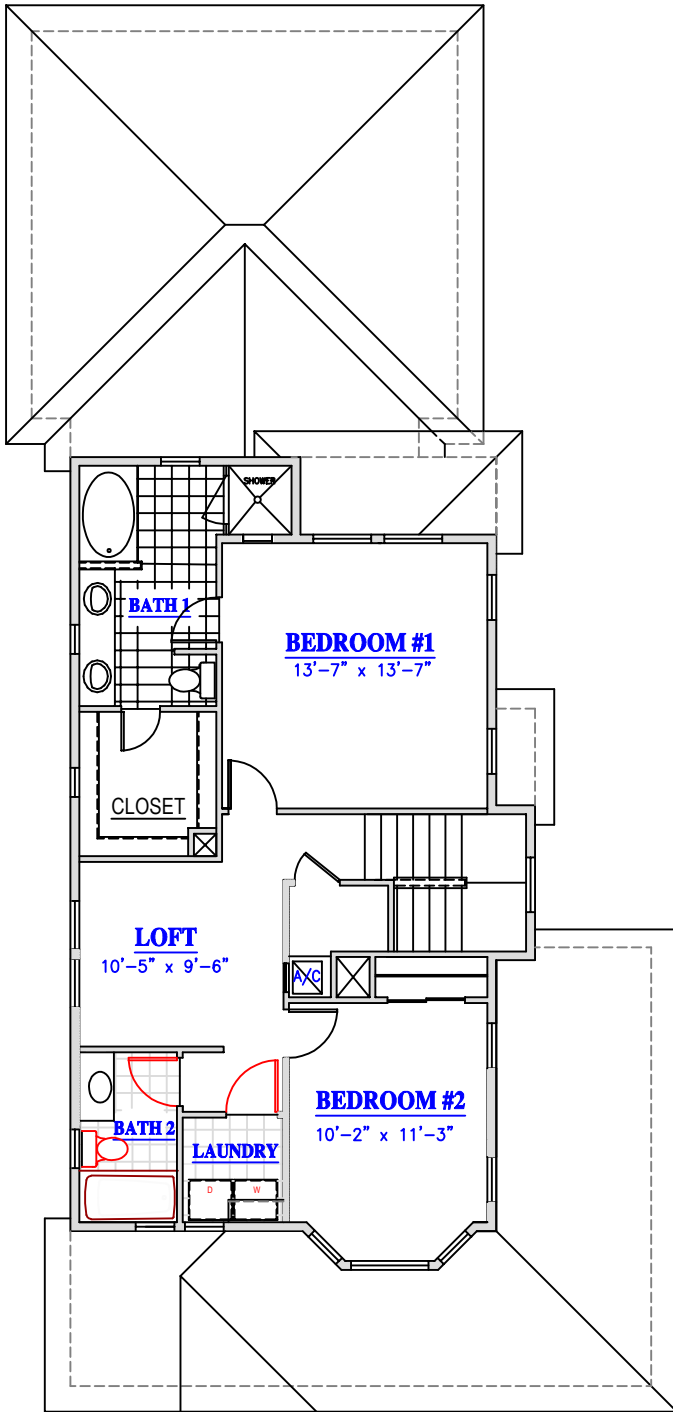

1454 PEARL ST

SECOND FLOOR

FIRST FLOOR

SQUARE FOOTAGES	
1ST FLOOR HEATED=	920 SF
2ND FLOOR HEATED=	808 SF
TOTAL HEATED =	1728 SF
FRONT PORCH =	342 SF
TOTAL COVERED =	2070 SF