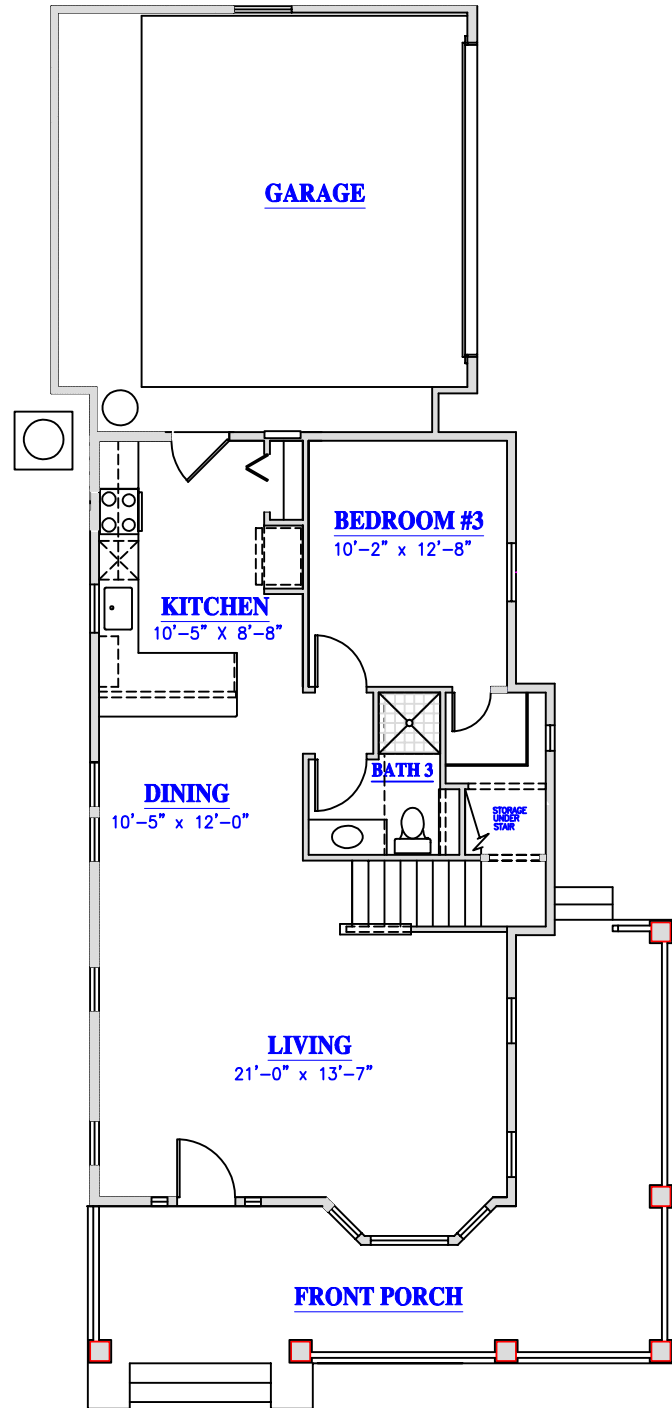

1454 PEARL ST

SECOND FLOOR

FIRST FLOOR

SQUARE FOOTAGES	
1ST FLOOR HEATED=	920 SF
2ND FLOOR HEATED=	808 SF
TOTAL HEATED =	1728 SF
FRONT PORCH =	342 SF
TOTAL COVERED =	2070 SF